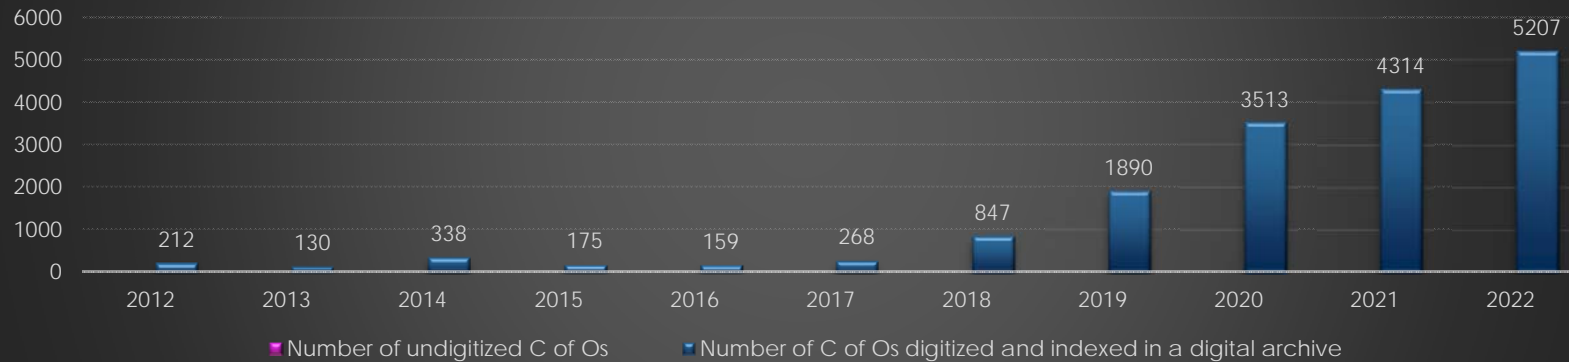

Certificates of Occupancy (C of O)
Issued from 1st January 2012 - 30th September 2022

Click to Download (www.edogis.org)

Signed: Managing Director, EDOGIS (2022)